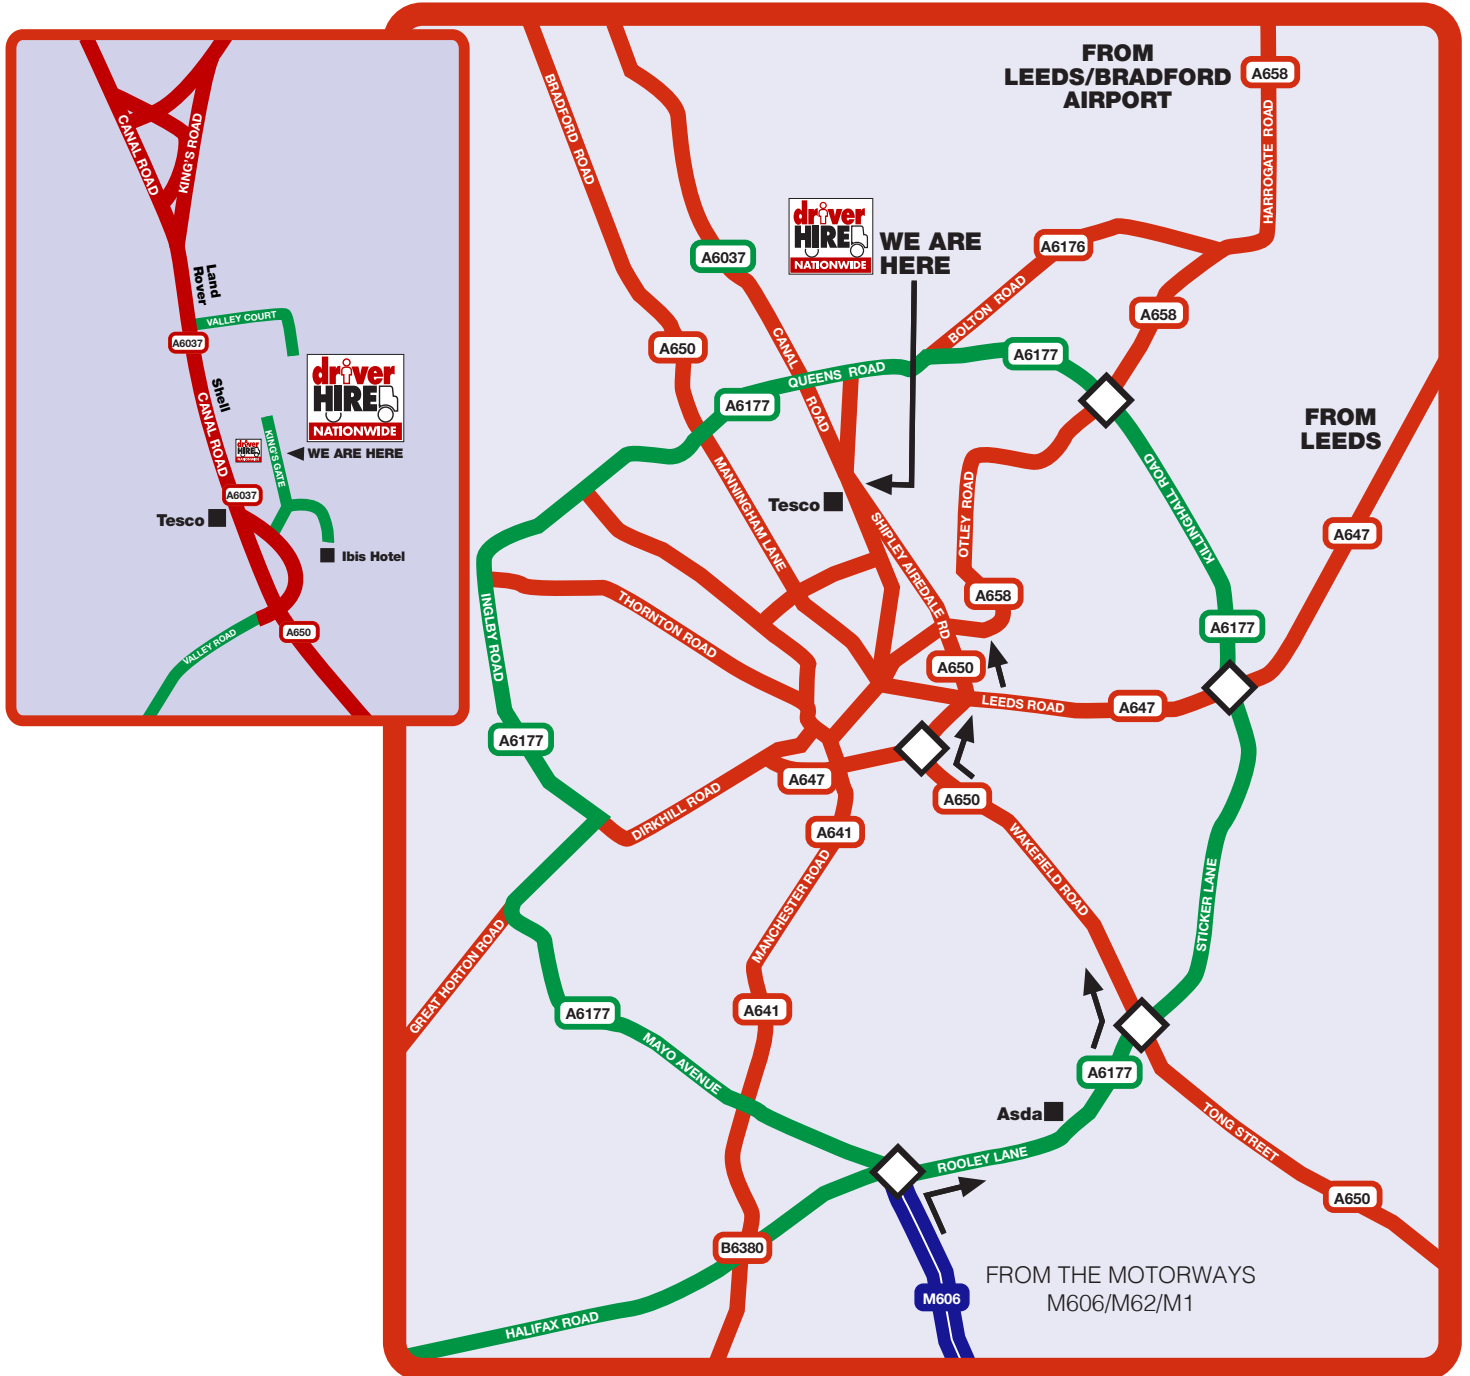

MAP & DIRECTIONS

Driver Hire Group Services

Bradford Business Park
King's Gate, Canal Road
Bradford
BD1 4SJ

T: 01274 361000

F: 01274 361001

From the North/South A1/M1 Motorways take the M62 West towards Manchester.

Leave the M62 at junction 26 (signposted M606 Bradford, A58 Halifax). At the roundabout take the 6th exit, then join the M606 motorway (signposted M606). Continue to the end of the M606 passing under the roundabout, at the traffic lights bear right, continue to the next set of lights and bear left onto the dual carriageway.

Continue straight on the dual carriageway for approx 1 mile, passing through one set of traffic lights (Asda supermarket on the left). At the roundabout take the first exit on the A650 signposted City Centre / Keighley. Continue on the A650 for 2.5 miles, passing over two roundabouts and 6 sets of traffic lights. After the 6th set of lights, look out for Tesco on the left and the Ibis hotel on the right. Move into the right hand lane. At the next set of lights (Shell garage and Farnell Land Rover dealer) turn back on yourself by turning right (signposted). Driver Hire is now on your left immediately after the Shell garage. Take the first left into King's Gate.